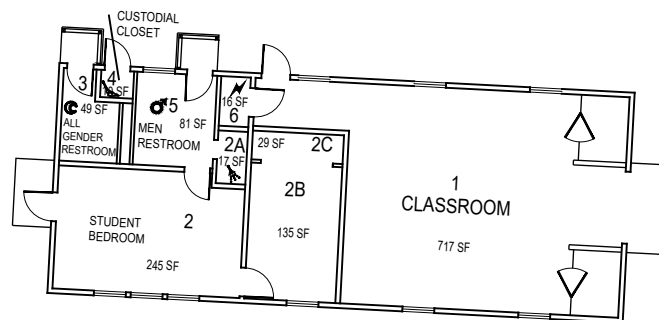

056-C Old Farrowing Unit

056-B Swine Unit Addition

056-0 Swine Unit

March 2022

Swine Unit

Multiple

FACILITIES MANAGEMENT AND DEVELOPMENT

Space Data http://afd.calpoly.edu/facilities/spacefacility/space_data.asp

20'_1

056-F Gilt Gestation Shed

056-E Fattening Unit

March 2022

Swine Unit

Multiple

FACILITIES MANAGEMENT AND DEVELOPMENT

Space Data http://afd.calpoly.edu/facilities/spacefacility/space_data.asp

20'_1